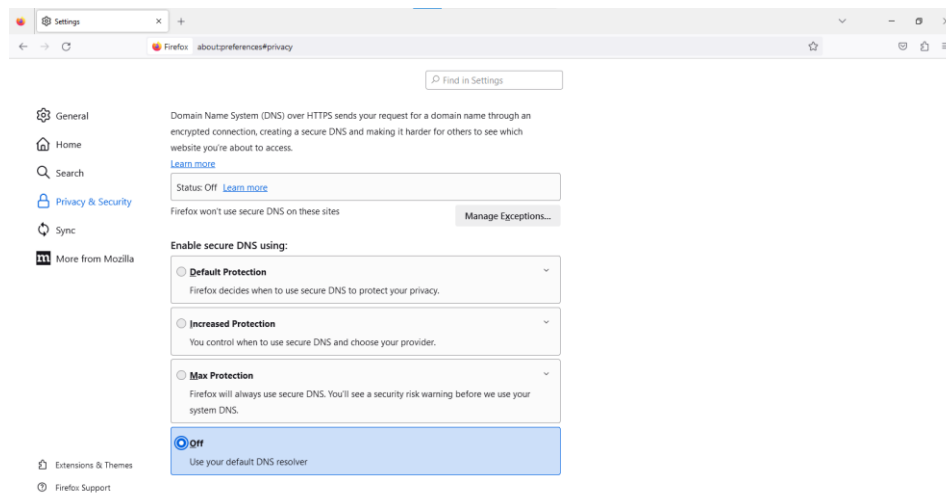

4. Scroll down Enable secure DNS using section

2. For Android

1. Open Chrome