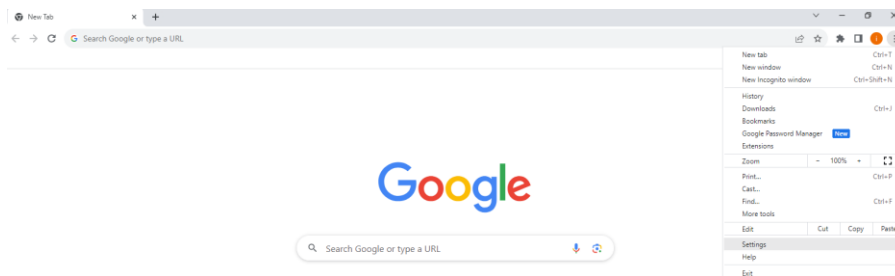

Guide to Turn Use Secure DNS on or off

1. For PC/Laptop

A. turn Secure DNS on or off Chrome :

1. Open Chrome 
2. At the top right, tap More  > **Settings**

3. Under “Privacy and security,” tap **Security**