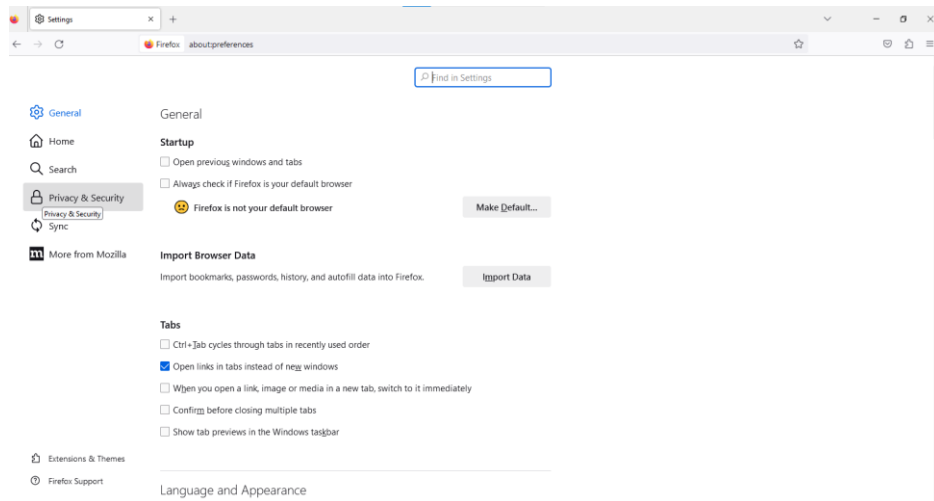

LEMBAGA SISTEM INFORMASI UNIVERSITAS MUHAMMADIYAH YOGYAKARTA

Alamat: Jl Brawijaya, Tamantirto, Kasihan, Bantul, Yogyakarta 55183
Telp: (0274) 387656 ext 164; Fax: (0274) 387646; WA: 081388880851
Email: lsi@umy.ac.id; Website: <http://lsi.umy.ac.id>