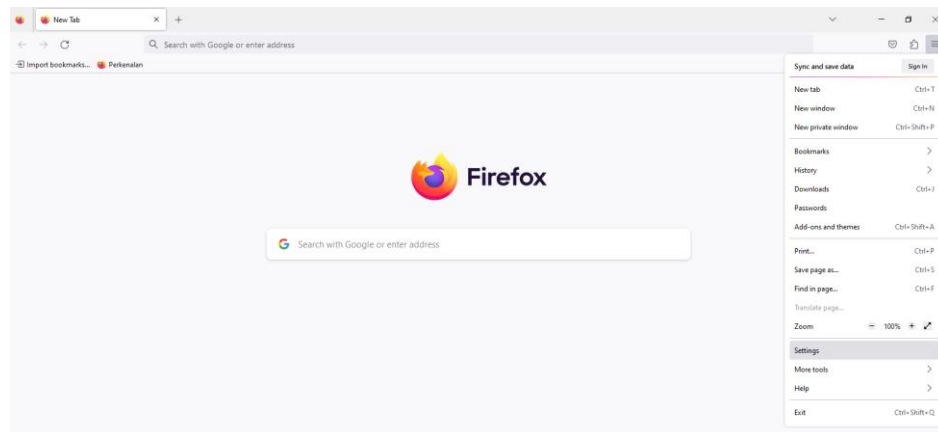

B. Enable secure DNS using Firefox :

1. Open Firefox
2. At the top right, tap More > Settings

3. Click Privacy & Security on the left